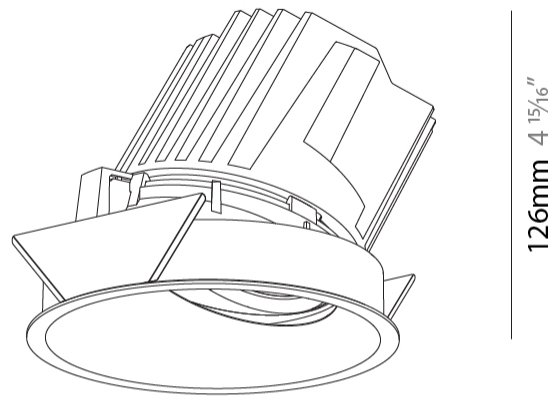

PHYSICAL

Shape: Round
Diameter (mm): 139
Diameter (in): 5 1/2
Height (mm): 126
Height (in): 4 15/16
Ceiling Thickness (mm): 10 / 12.5 / 15
Ceiling Thickness (in): 3/8 or 1/2 or 9/16
Min. Recessing Depth (mm): 140
Min. Recessing Depth (in): 5 1/2
Light Distribution: Adjustable / Asymmetric
Weight (kg): 0.811
Weight (lbs): 1.79
Fixture Finish: SSR / BKV / CWI / CRY / HAB / UFT / ITA / RUA / FTG / MYG / LOD / PUS / FRO / FUP / KIA / POP / BLS / SPG / MEY / GOH / GUM / CHC / COM / ABZ / JAG / OBR / MOS / ROR
Fixture Material: Aluminum Die Cast
Cut-out Measurements: 130mm / 5 1/8"

ELECTRICAL

Lamp Type: LED (Zhaga Standard)
Input Wattage (W): 13.2 / 16.5
Total Output Wattage (W): 12 / 14
Dimming: Tri-Mode (Non-Dimming and Phase Dimming (120Vac only) and 0-10V Dimming)
Driver Included: No
Driver Location: Recessed Housing
Driver Type: Constant Current - Universal
Driver Class: Class 2
Housing: See components
Input Voltage (V): 120 - 277
Constant Current (MA): 350

LED

Number of LEDs: 1
Color Temperature (°K): 2700 / 3000 / 3500 / 4000
Max. Delivered Lumen (lm): 690 / 760 / 823 / 840
Nominal Lumen (lm): 960 / 1070 / 1156 / 1180
CRI: >90 CRI
Lamp Life (hrs): 50000

OPTICAL

Reflector°: 10
Adjustability: Fixed

RATINGS AND CERTIFICATIONS

Certified By: Certified for North American Standards
IP rating: IP20

126mm 4 15/16"

Ø 125mm 4 15/16"

Ø 139mm 5 1/2"